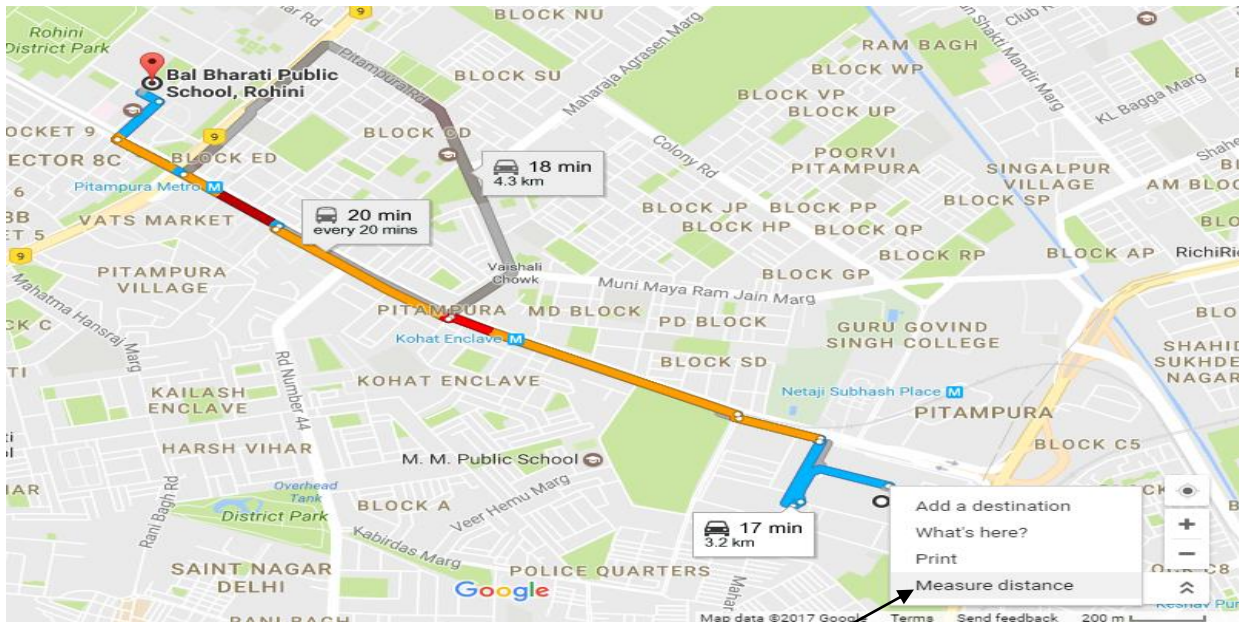

## BAL BHARATI PUBLIC SCHOOL, ROHINI

How to measure a distance from your residence to Bal Bharati Public School, Rohini Delhi-110085.(radial distance)

1. Open Google Map Google Map. <http://maps.google.co.in/>
2. Type Bal Bharati Public School, Rohini in Search Google Map Menu like.

Type Bal Bharati  
Public School  
Rohini

Now, Click here for  
the "Get direction"  
icon

3. Type other destination.

4. Typed destination comes highlighted in Map with circle, Right click on this Circle

## BAL BHARATI PUBLIC SCHOOL, ROHINI

5. After right clicking on your destination point, click the measure distance

Click here on  
measure distance

6. Now Click at the circle of Bal Bharati Public School, Rohini (A Line will appear joining two circles)