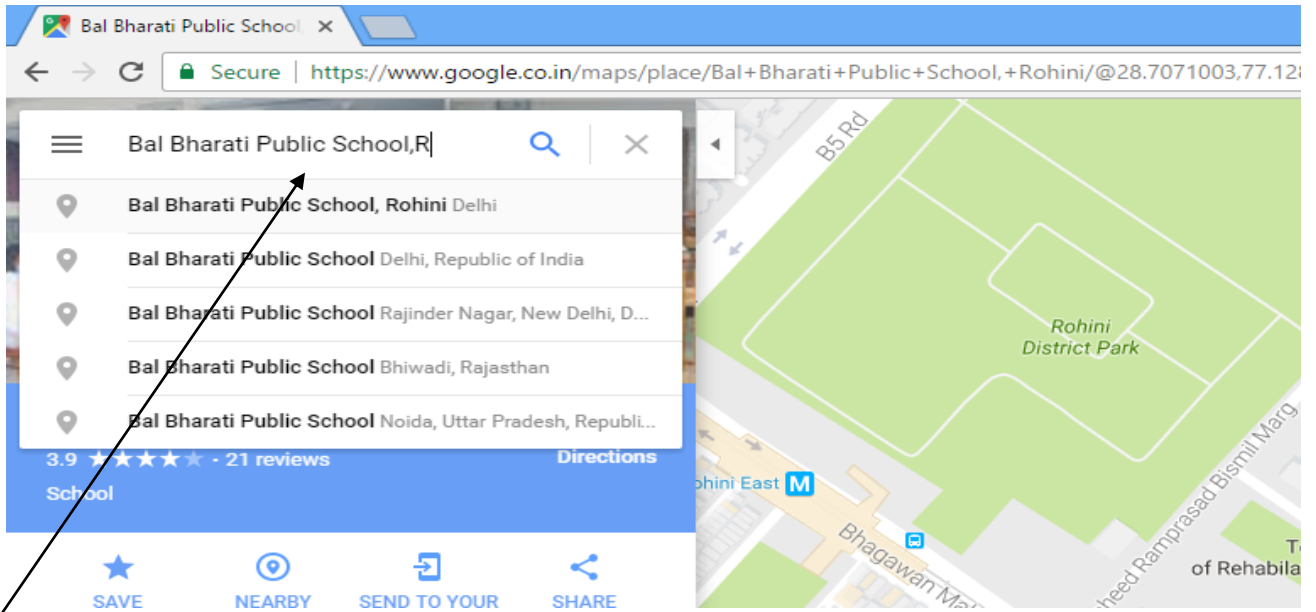

## BAL BHARATI PUBLIC SCHOOL, ROHINI

How to measure a distance from your residence to Bal Bharati Public School, Rohini Delhi-110085.(radial distance)

1. Open Google Map Google Map. <http://maps.google.co.in/>
2. Type Bal Bharati Public School, Rohini in Search Google Map Menu like.

Type Bal Bharati  
Public School  
Rohini

Now, Click here for  
the "Get direction"  
icon

3. Type other destination.

4. Typed destination comes highlighted in Map with circle, Right click on this Circle

## BAL BHARATI PUBLIC SCHOOL, ROHINI

5. After right clicking on your destination point, click the measure distance

Click here on  
measure distance

6. Now Click at the circle of Bal Bharati Public School, Rohini (A Line will appear joining two circles)