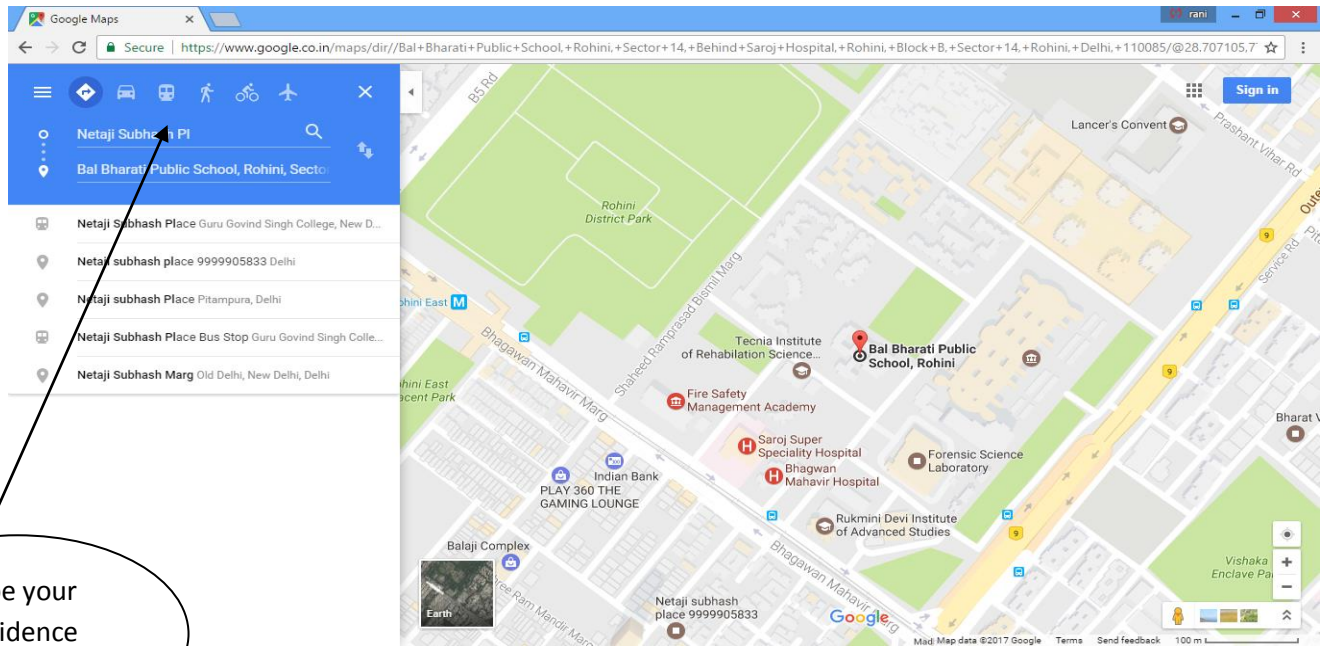

## BAL BHARATI PUBLIC SCHOOL, ROHINI

How to measure a distance from your residence to Bal Bharati Public School, Rohini Delhi-110085.(radial distance)

1. Open Google Map Google Map. <http://maps.google.co.in/>
2. Type Bal Bharati Public School, Rohini in Search Google Map Menu like.

Type Bal Bharati  
Public School  
Rohini

Now, Click here for  
the "Get direction"  
icon

3. Type other destination.

4. Typed destination comes highlighted in Map with circle, Right click on this Circle

## BAL BHARATI PUBLIC SCHOOL, ROHINI

5. After right clicking on your destination point, click the measure distance

Click here on  
measure distance

6. Now Click at the circle of Bal Bharati Public School, Rohini (A Line will appear joining two circles)