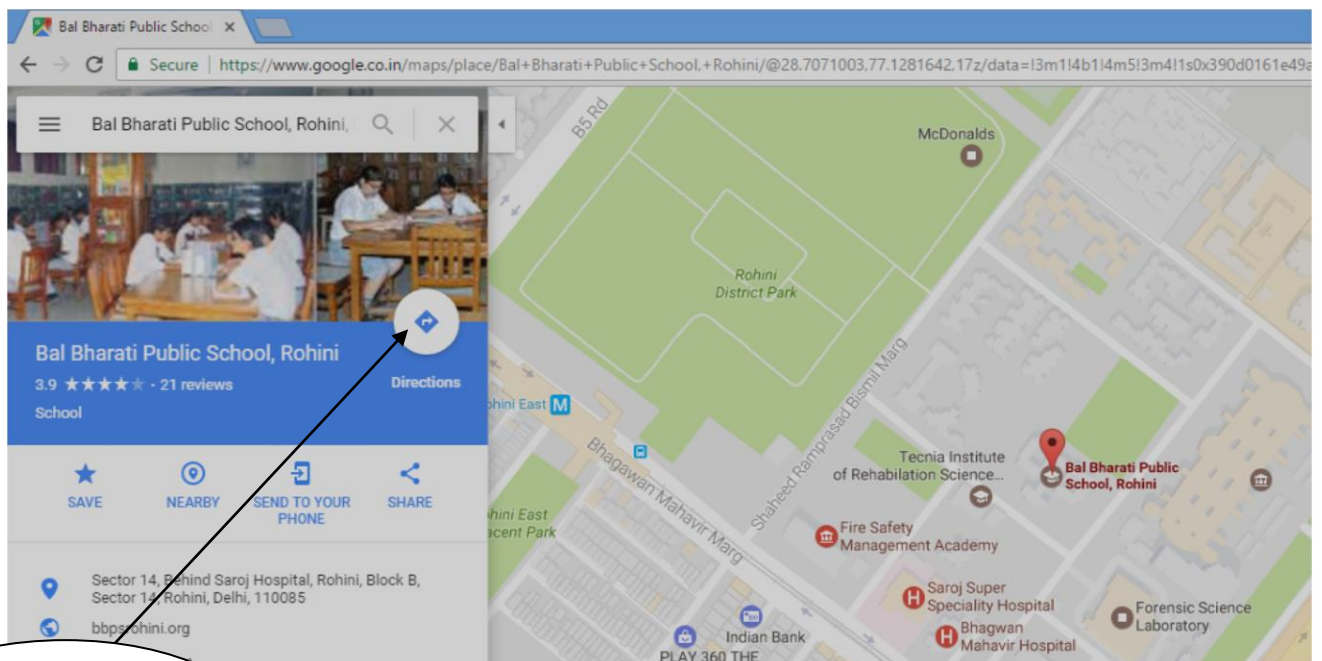

## BAL BHARATI PUBLIC SCHOOL, ROHINI

How to measure a distance from your residence to Bal Bharati Public School, Rohini Delhi-110085.(radial distance)

1. Open Google Map Google Map. <http://maps.google.co.in/>
2. Type Bal Bharati Public School, Rohini in Search Google Map Menu like.

Type Bal Bharati  
Public School  
Rohini

Now, Click here for  
the "Get direction"  
icon

3. Type other destination.

4. Typed destination comes highlighted in Map with circle, Right click on this Circle

## BAL BHARATI PUBLIC SCHOOL, ROHINI

5. After right clicking on your destination point, click the measure distance

Click here on  
measure distance

6. Now Click at the circle of Bal Bharati Public School, Rohini (A Line will appear joining two circles)