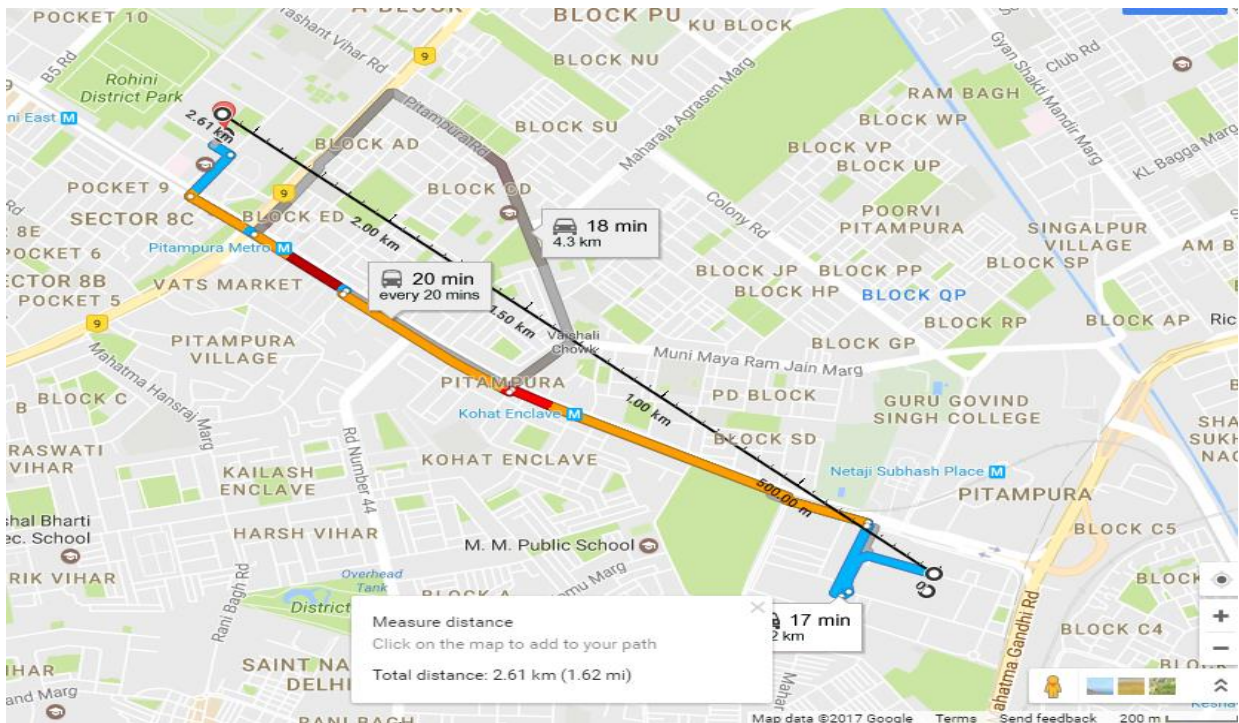

## BAL BHARATI PUBLIC SCHOOL, ROHINI

How to measure a distance from your residence to Bal Bharati Public School, Rohini Delhi-110085.(radial distance)

1. Open Google Map Google Map. <http://maps.google.co.in/>
2. Type Bal Bharati Public School, Rohini in Search Google Map Menu like.

Type Bal Bharati  
Public School  
Rohini

Now, Click here for  
the "Get direction"  
icon

3. Type other destination.

4. Typed destination comes highlighted in Map with circle, Right click on this Circle

## BAL BHARATI PUBLIC SCHOOL, ROHINI

5. After right clicking on your destination point, click the measure distance

Click here on  
measure distance

6. Now Click at the circle of Bal Bharati Public School, Rohini (A Line will appear joining two circles)

Finally Desired Distance  
(in KM) comes here