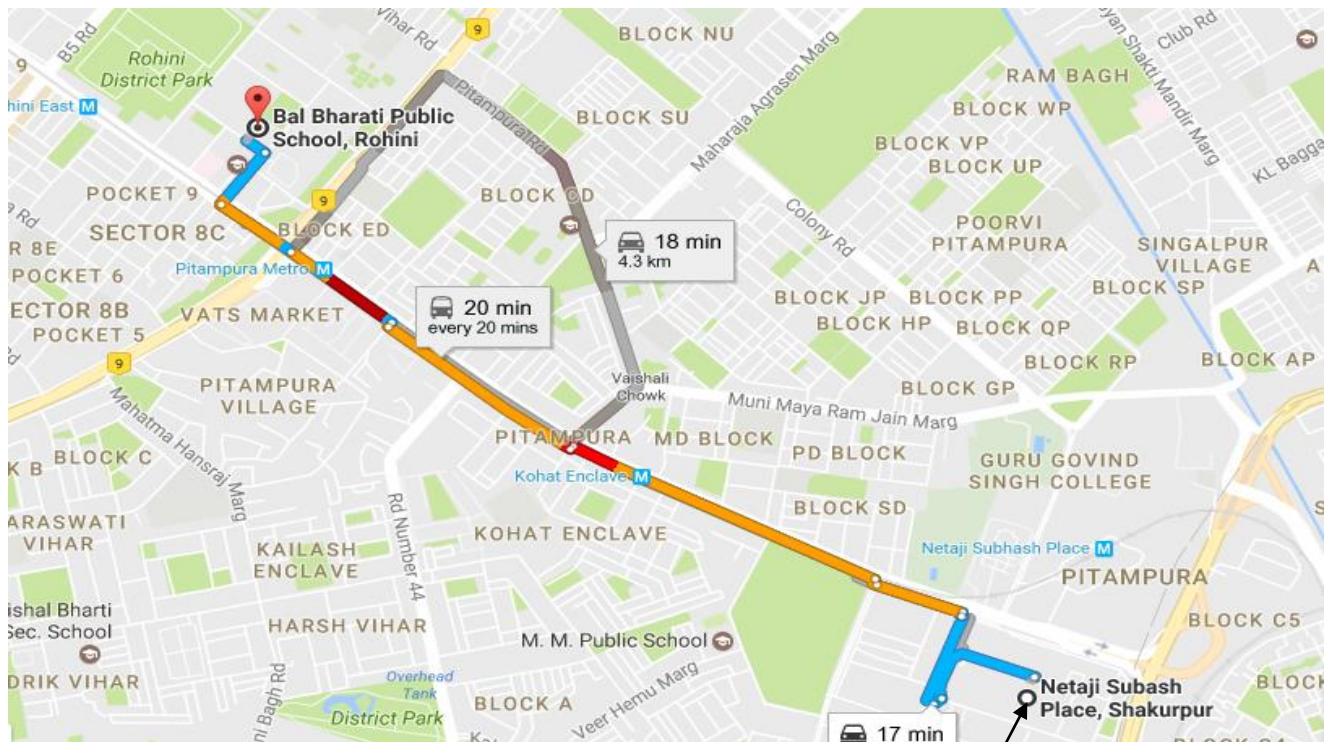

## BAL BHARATI PUBLIC SCHOOL, ROHINI

How to measure a distance from your residence to Bal Bharati Public School, Rohini Delhi-110085.(radial distance)

1. Open Google Map Google Map. <http://maps.google.co.in/>
2. Type Bal Bharati Public School, Rohini in Search Google Map Menu like.

Type Bal Bharati  
Public School  
Rohini

Now, Click here for  
the "Get direction"  
icon

3. Type other destination.

4. Typed destination comes highlighted in Map with circle, Right click on this Circle

## BAL BHARATI PUBLIC SCHOOL, ROHINI

5. After right clicking on your destination point, click the measure distance

Click here on  
measure distance

6. Now Click at the circle of Bal Bharati Public School, Rohini (A Line will appear joining two circles)

Finally Desired Distance  
(in KM) comes here